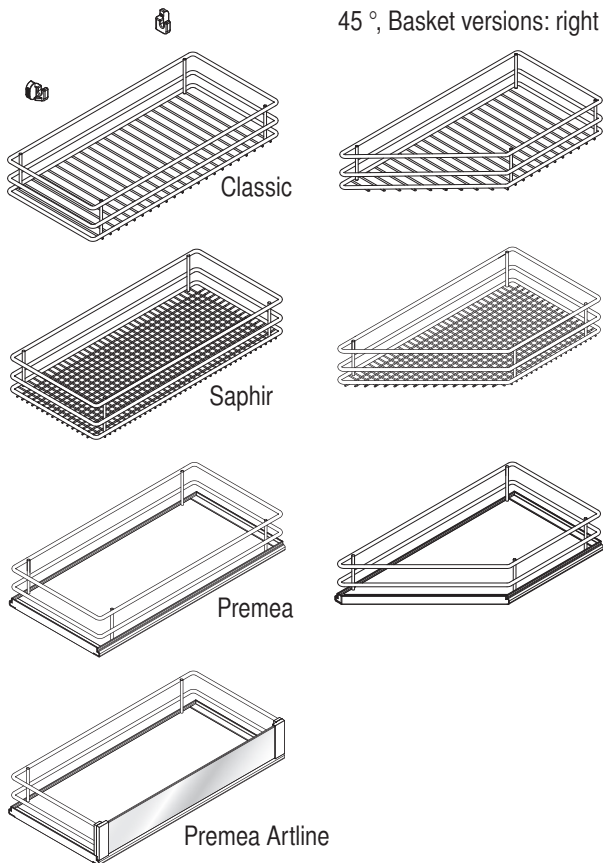

VS SUB Side

Installation dimensions:

Heights

VS SUB Side 1	485 mm	(2 baskets)
VS SUB Side 2	577 mm	(2 baskets)
VS SUB Side 3	619 mm	(2 baskets)
VS SUB Side 4	741 mm	(3 baskets)
VS SUB Side 5	1.222 mm	(4 baskets) (3 slides)
VS SUB Side 7	1.602 mm	(5 baskets) (3 slides)
VS SUB Side 8	1.824 mm	(6 baskets) (3 slides)

Basket dimensions:

	Basket width			Basket depth			Basket height	
	C150	C200	C300	C150	C200	C300	Classic Saphir	Premea P. Artline
90°	89	139	220	470	470	470	75	84
45°	89	139	220	460	460	458	75	84 <i>Premea only</i>
35°			220			458	75	84 <i>Premea only</i>

Basket variants:

Finish

Fitting RAL 9006 silver, clear finish
Baskets chrome or RAL 9006 silver, clear finish

VS SUB Side 04/2017

	A	B
90°	75	123
50°	111	159
45°	103	151
40°	98	146
35°	91	139
30°	85	133

	C	D	E
VS SUB Side 8	916	872	1788
VS SUB Side 7	805	761	1566
VS SUB Side 5	615	571	1186
VS SUB Side 4	705		
VS SUB Side 3	583		
VS SUB Side 2	541		
VS SUB Side 1	449		

	A	B	B	C	
90°	14	VS SUB Side 8	894	907	1766
50°	28	VS SUB Side 7	783	796	1544
45°	22	VS SUB Side 5	593	606	1164
40°	20	VS SUB Side 4	683		
35°	20	VS SUB Side 3	561		
30°	17	VS SUB Side 2	519		
		VS SUB Side 1	427		