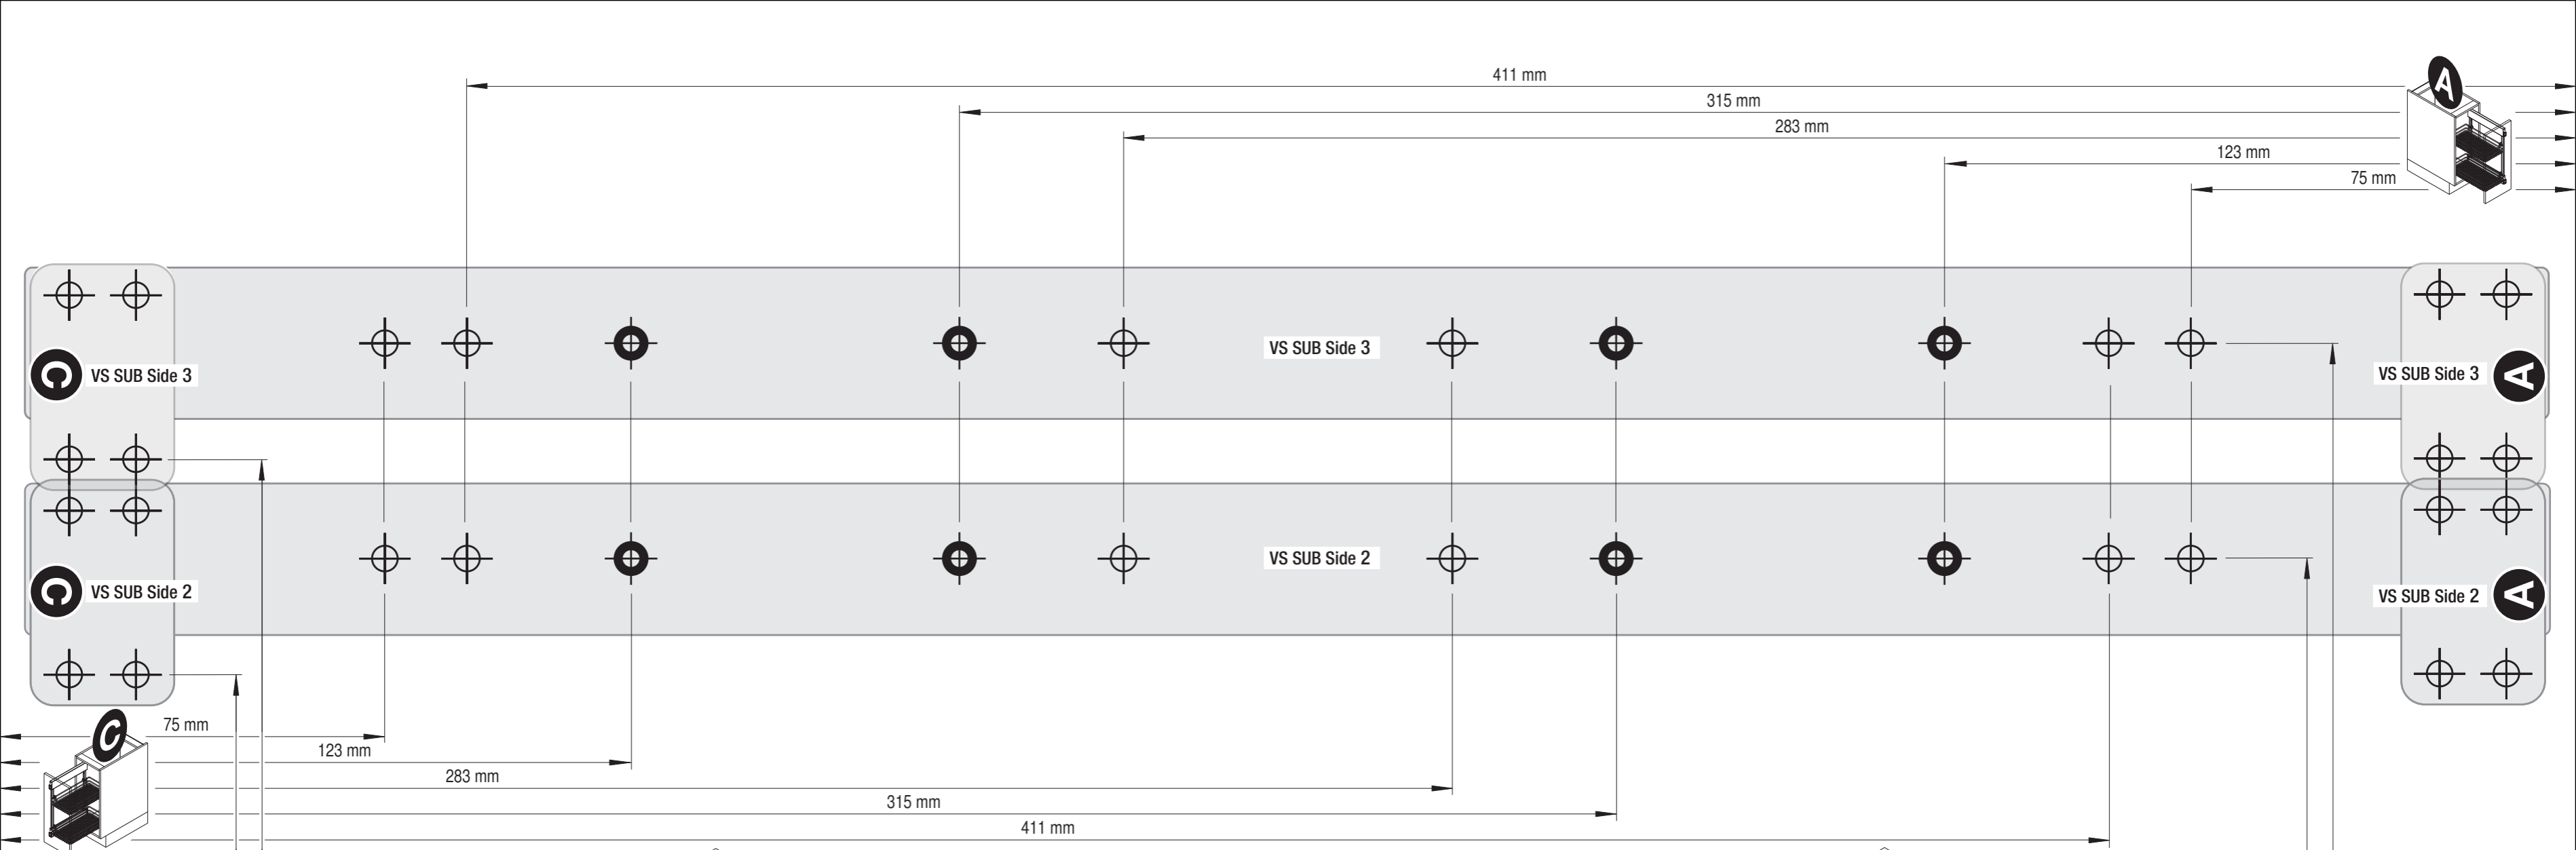

VS SUB Side

Installation dimensions:

Heights

VS SUB Side 1	485 mm	(2 baskets)
VS SUB Side 2	577 mm	(2 baskets)
VS SUB Side 3	619 mm	(2 baskets)
VS SUB Side 4	741 mm	(3 baskets)
VS SUB Side 5	1.222 mm	(4 baskets) (3 slides)
VS SUB Side 7	1.602 mm	(5 baskets) (3 slides)
VS SUB Side 8	1.824 mm	(6 baskets) (3 slides)

Basket dimensions:

	Basket width			Basket depth			Basket height	
	C150	C200	C300	C150	C200	C300	Classic Saphir	Premea P. Artline
90°	89	139	220	470	470	470	75	84
45°	89	139	220	460	460	458	75	84 <i>Premea only</i>
35°			220			458	75	84 <i>Premea only</i>

Basket variants:

Finish

Fitting RAL 9006 silver, clear finish
Baskets chrome or RAL 9006 silver, clear finish

VS SUB Side 04/2017

	A	B
90°	75	123
50°	111	159
45°	103	151
40°	98	146
35°	91	139
30°	85	133

	C	D	E
VS SUB Side 8	916	872	1788
VS SUB Side 7	805	761	1566
VS SUB Side 5	615	571	1186
VS SUB Side 4	705		
VS SUB Side 3	583		
VS SUB Side 2	541		
VS SUB Side 1	449		

	A	B	B	C	
90°	14	VS SUB Side 8	894	907	1766
50°	28	VS SUB Side 7	783	796	1544
45°	22	VS SUB Side 5	593	606	1164
40°	20	VS SUB Side 4	683		
35°	20	VS SUB Side 3	561		
30°	17	VS SUB Side 2	519		
		VS SUB Side 1	427		