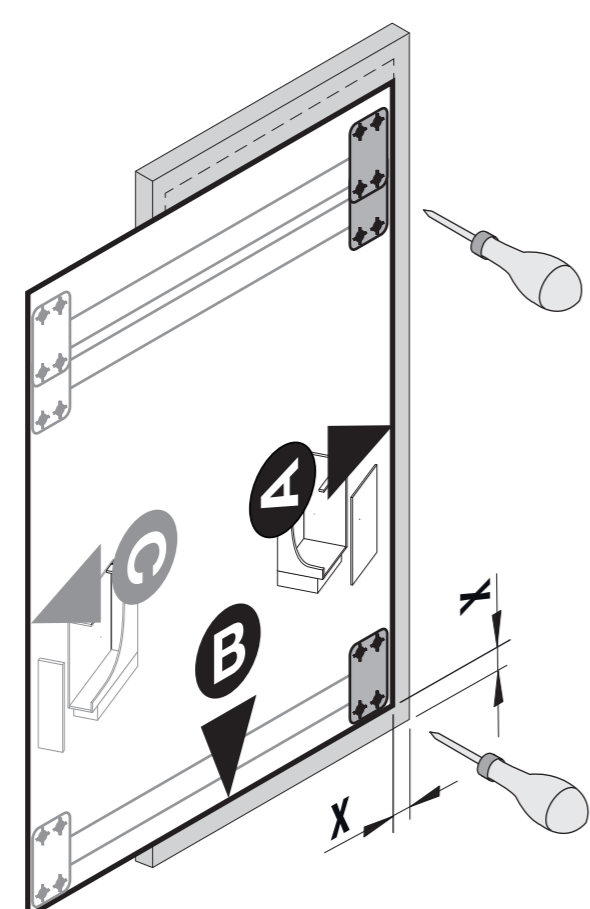

VS SUB Side

Installation dimensions:

Heights

VS SUB Side 1	485 mm	(2 baskets)
VS SUB Side 2	577 mm	(2 baskets)
VS SUB Side 3	619 mm	(2 baskets)
VS SUB Side 4	741 mm	(3 baskets)
VS SUB Side 5	1.222 mm	(4 baskets) (3 slides)
VS SUB Side 7	1.602 mm	(5 baskets) (3 slides)
VS SUB Side 8	1.824 mm	(6 baskets) (3 slides)

Basket dimensions:

	Basket width			Basket depth			Basket height	
	C150	C200	C300	C150	C200	C300	Classic Saphir	Premea P. Artline
90°	89	139	220	470	470	470	75	84
45°	89	139	220	460	460	458	75	84 <i>Premea only</i>
35°			220			458	75	84 <i>Premea only</i>

Basket variants:

Finish

Fitting RAL 9006 silver, clear finish
Baskets chrome or RAL 9006 silver, clear finish

VS SUB Side 04/2017

	A	B
90°	75	123
50°	111	159
45°	103	151
40°	98	146
35°	91	139
30°	85	133

	C	D	E
VS SUB Side 8	916	872	1788
VS SUB Side 7	805	761	1566
VS SUB Side 5	615	571	1186
VS SUB Side 4	705		
VS SUB Side 3	583		
VS SUB Side 2	541		
VS SUB Side 1	449		

	A	B	B	C	
90°	14	VS SUB Side 8	894	907	1766
50°	28	VS SUB Side 7	783	796	1544
45°	22	VS SUB Side 5	593	606	1164
40°	20	VS SUB Side 4	683		
35°	20	VS SUB Side 3	561		
30°	17	VS SUB Side 2	519		
		VS SUB Side 1	427		