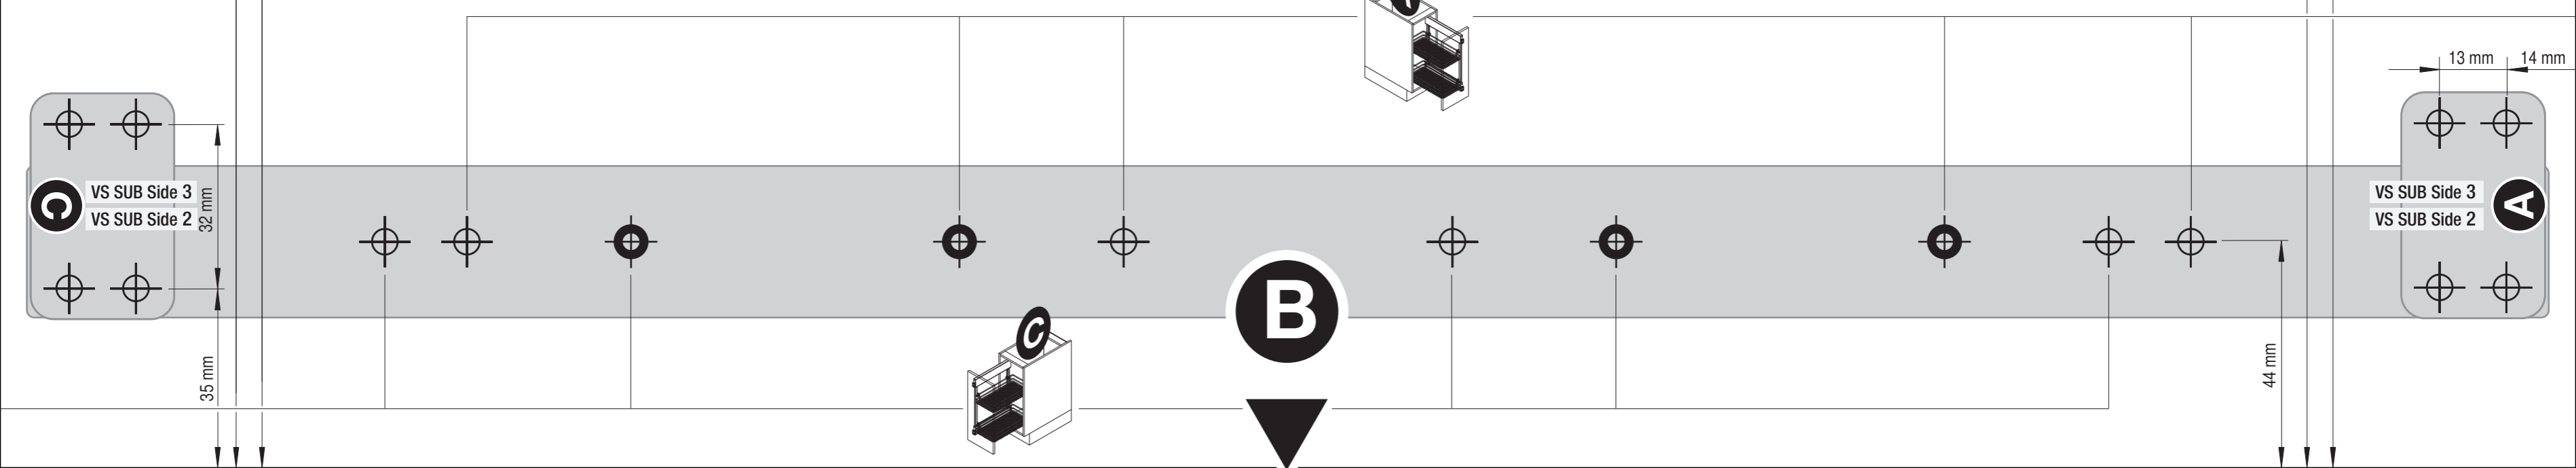

VS SUB Side

Installation dimensions:

Heights

VS SUB Side 1	485 mm	(2 baskets)
VS SUB Side 2	577 mm	(2 baskets)
VS SUB Side 3	619 mm	(2 baskets)
VS SUB Side 4	741 mm	(3 baskets)
VS SUB Side 5	1.222 mm	(4 baskets) (3 slides)
VS SUB Side 7	1.602 mm	(5 baskets) (3 slides)
VS SUB Side 8	1.824 mm	(6 baskets) (3 slides)

Basket dimensions:

	Basket width			Basket depth			Basket height	
	C150	C200	C300	C150	C200	C300	Classic Saphir	Premea P. Artline
90°	89	139	220	470	470	470	75	84
45°	89	139	220	460	460	458	75	84 <i>Premea only</i>
35°			220			458	75	84 <i>Premea only</i>

Basket variants:

Finish

Fitting RAL 9006 silver, clear finish
Baskets chrome or RAL 9006 silver, clear finish

VS SUB Side 04/2017

	A	B
90°	75	123
50°	111	159
45°	103	151
40°	98	146
35°	91	139
30°	85	133

	C	D	E
VS SUB Side 8	916	872	1788
VS SUB Side 7	805	761	1566
VS SUB Side 5	615	571	1186
VS SUB Side 4	705		
VS SUB Side 3	583		
VS SUB Side 2	541		
VS SUB Side 1	449		

	A	B	B	C	
90°	14	VS SUB Side 8	894	907	1766
50°	28	VS SUB Side 7	783	796	1544
45°	22	VS SUB Side 5	593	606	1164
40°	20	VS SUB Side 4	683		
35°	20	VS SUB Side 3	561		
30°	17	VS SUB Side 2	519		
		VS SUB Side 1	427		