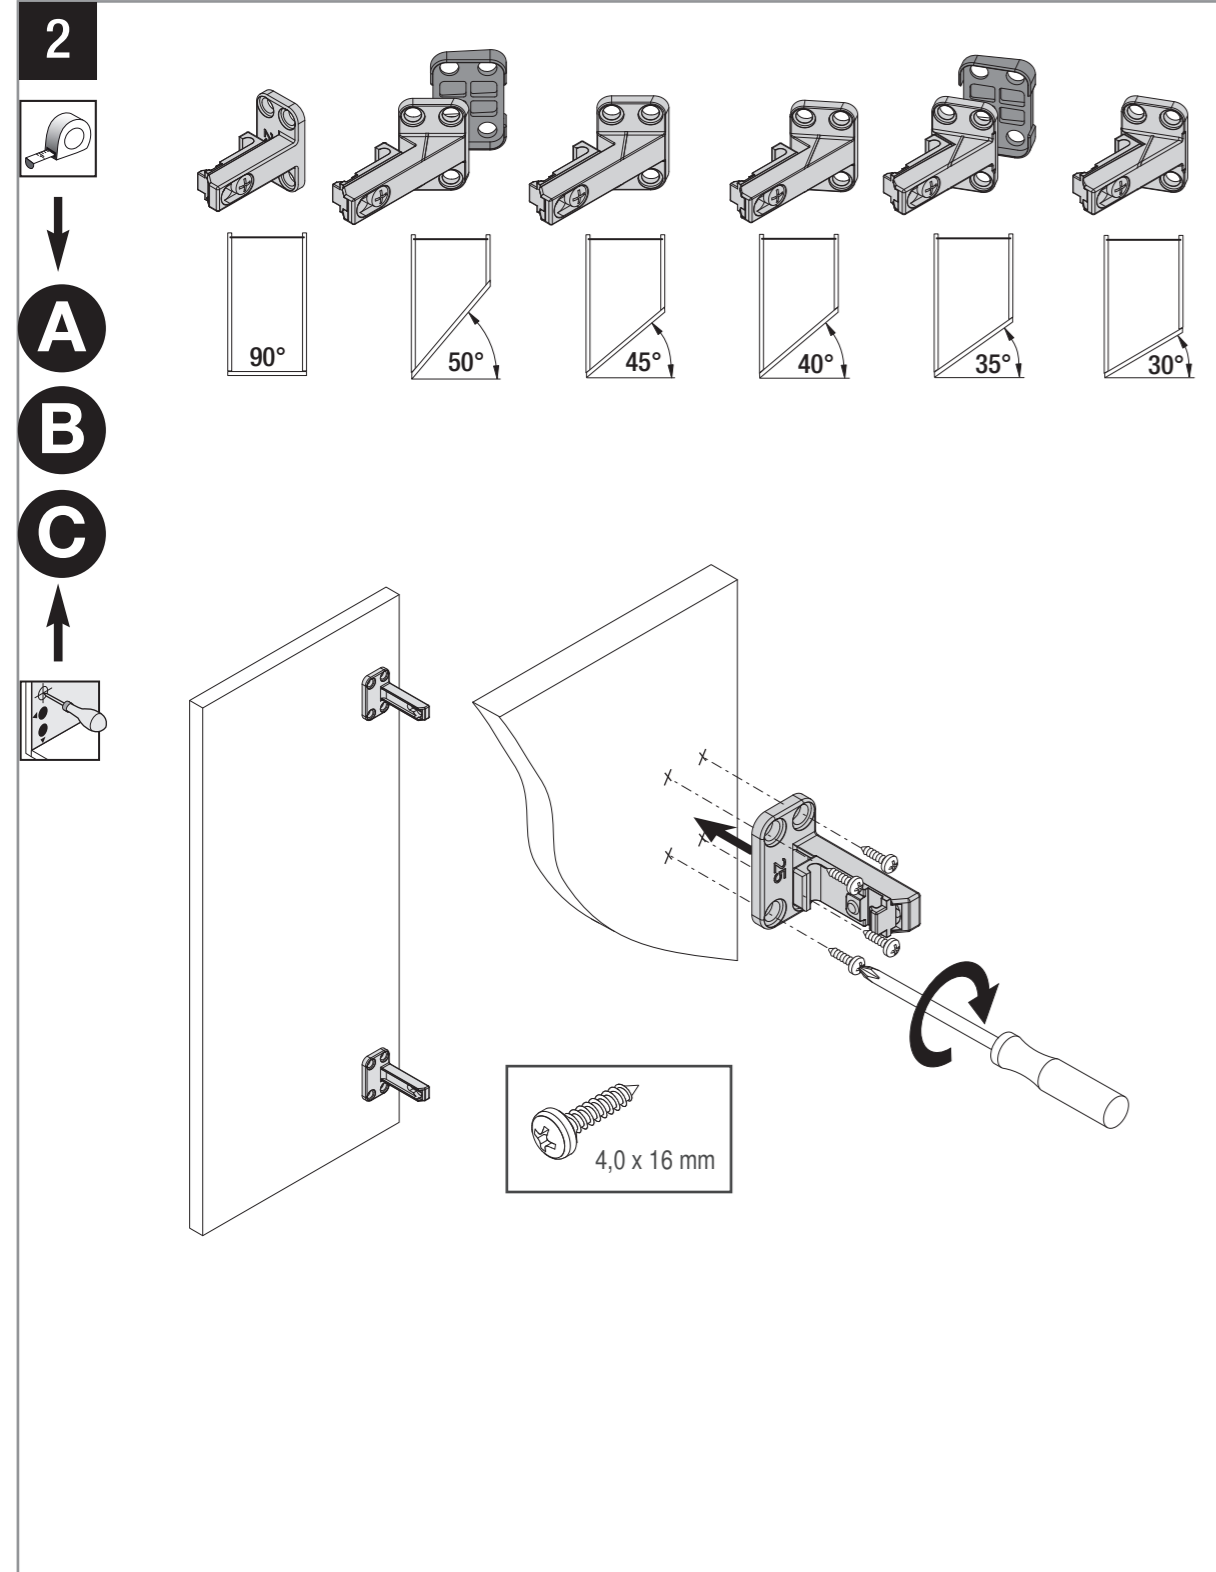

VS SUB Side

Installation dimensions:

Heights

VS SUB Side 1	485 mm	(2 baskets)
VS SUB Side 2	577 mm	(2 baskets)
VS SUB Side 3	619 mm	(2 baskets)
VS SUB Side 4	741 mm	(3 baskets)
VS SUB Side 5	1.222 mm	(4 baskets) (3 slides)
VS SUB Side 7	1.602 mm	(5 baskets) (3 slides)
VS SUB Side 8	1.824 mm	(6 baskets) (3 slides)

Basket dimensions:

	Basket width			Basket depth			Basket height	
	C150	C200	C300	C150	C200	C300	Classic Saphir	Premea P. Artline
90°	89	139	220	470	470	470	75	84
45°	89	139	220	460	460	458	75	84 <i>Premea only</i>
35°			220			458	75	84 <i>Premea only</i>

Basket variants:

Finish

Fitting RAL 9006 silver, clear finish
Baskets chrome or RAL 9006 silver, clear finish

VS SUB Side 04/2017

	A	B
90°	75	123
50°	111	159
45°	103	151
40°	98	146
35°	91	139
30°	85	133

	C	D	E
VS SUB Side 8	916	872	1788
VS SUB Side 7	805	761	1566
VS SUB Side 5	615	571	1186
VS SUB Side 4	705		
VS SUB Side 3	583		
VS SUB Side 2	541		
VS SUB Side 1	449		

	A	B	B	C	
90°	14	VS SUB Side 8	894	907	1766
50°	28	VS SUB Side 7	783	796	1544
45°	22	VS SUB Side 5	593	606	1164
40°	20	VS SUB Side 4	683		
35°	20	VS SUB Side 3	561		
30°	17	VS SUB Side 2	519		
		VS SUB Side 1	427		