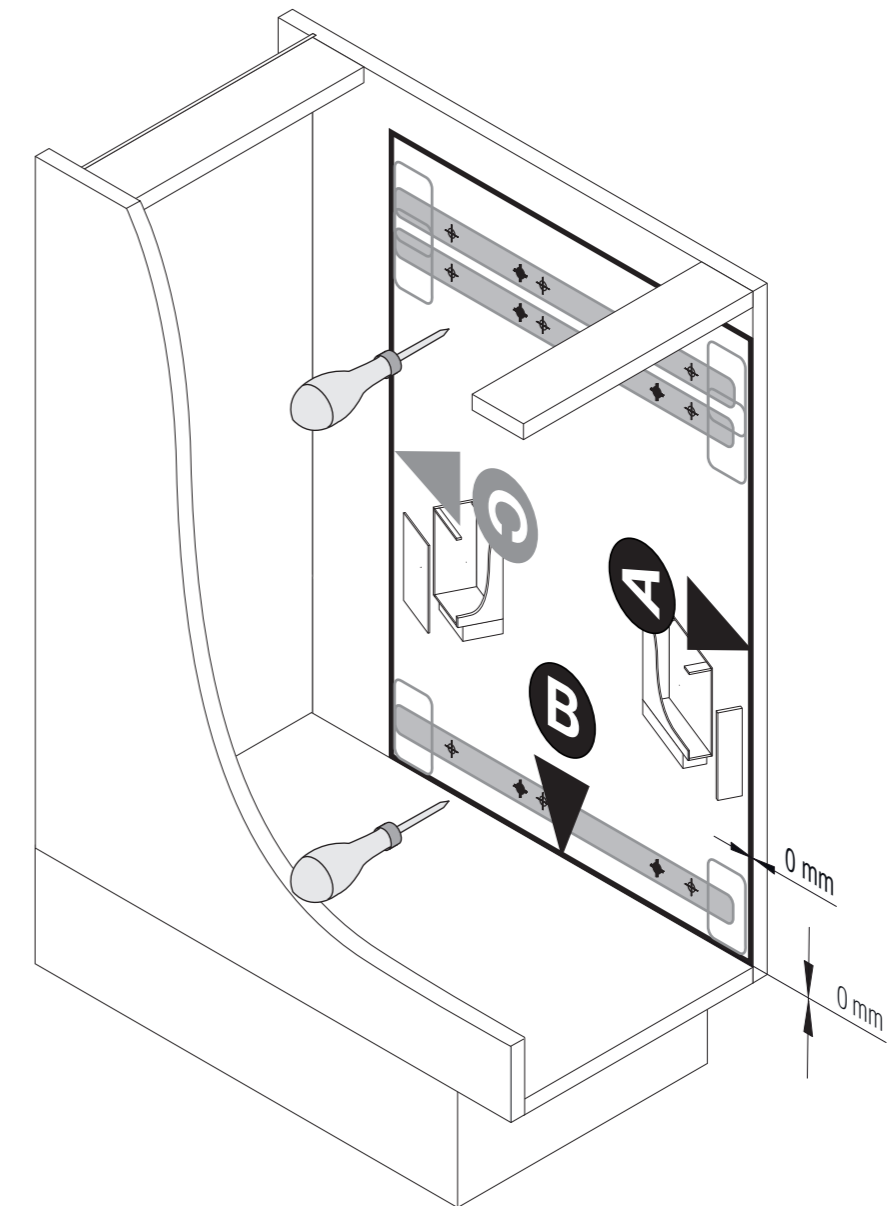

VS SUB Side

Installation dimensions:

Heights

VS SUB Side 1	485 mm	(2 baskets)
VS SUB Side 2	577 mm	(2 baskets)
VS SUB Side 3	619 mm	(2 baskets)
VS SUB Side 4	741 mm	(3 baskets)
VS SUB Side 5	1.222 mm	(4 baskets) (3 slides)
VS SUB Side 7	1.602 mm	(5 baskets) (3 slides)
VS SUB Side 8	1.824 mm	(6 baskets) (3 slides)

Basket dimensions:

	Basket width			Basket depth			Basket height	
	C150	C200	C300	C150	C200	C300	Classic Saphir	Premea P. Artline
90°	89	139	220	470	470	470	75	84
45°	89	139	220	460	460	458	75	84 <i>Premea only</i>
35°			220			458	75	84 <i>Premea only</i>

Basket variants:

Finish

Fitting RAL 9006 silver, clear finish
Baskets chrome or RAL 9006 silver, clear finish

VS SUB Side 04/2017

	A	B
90°	75	123
50°	111	159
45°	103	151
40°	98	146
35°	91	139
30°	85	133

	C	D	E
VS SUB Side 8	916	872	1788
VS SUB Side 7	805	761	1566
VS SUB Side 5	615	571	1186
VS SUB Side 4	705		
VS SUB Side 3	583		
VS SUB Side 2	541		
VS SUB Side 1	449		

	A	B	B	C	
90°	14	VS SUB Side 8	894	907	1766
50°	28	VS SUB Side 7	783	796	1544
45°	22	VS SUB Side 5	593	606	1164
40°	20	VS SUB Side 4	683		
35°	20	VS SUB Side 3	561		
30°	17	VS SUB Side 2	519		
		VS SUB Side 1	427		