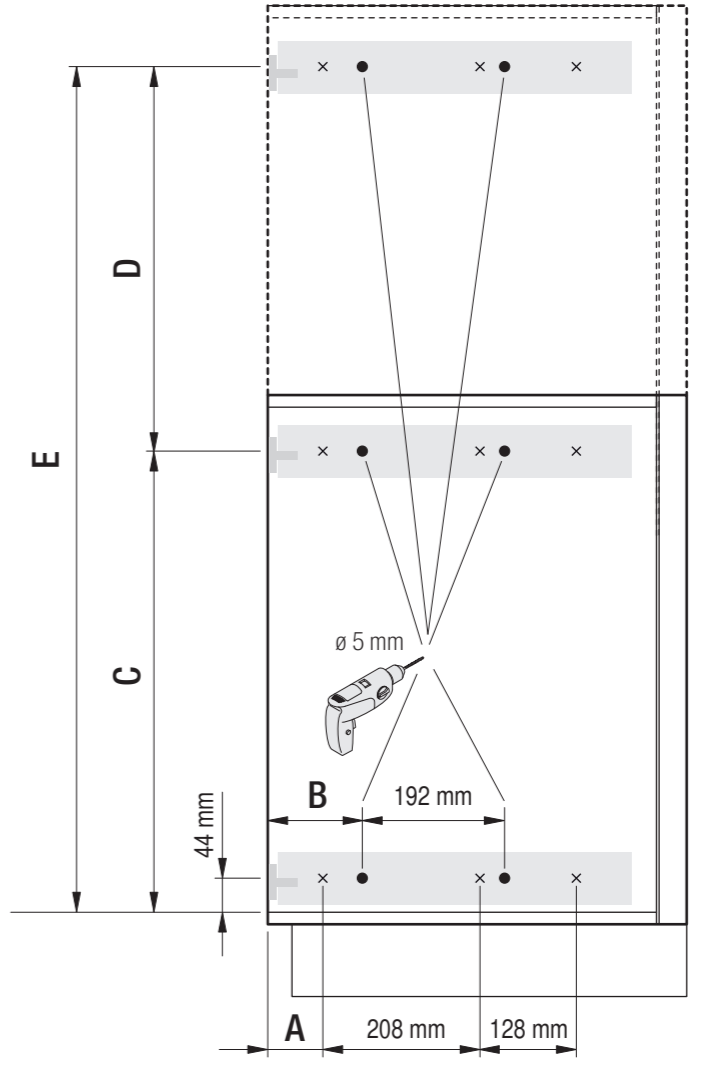

VS SUB Side

Installation dimensions:

Heights

VS SUB Side 1	485 mm	(2 baskets)
VS SUB Side 2	577 mm	(2 baskets)
VS SUB Side 3	619 mm	(2 baskets)
VS SUB Side 4	741 mm	(3 baskets)
VS SUB Side 5	1.222 mm	(4 baskets) (3 slides)
VS SUB Side 7	1.602 mm	(5 baskets) (3 slides)
VS SUB Side 8	1.824 mm	(6 baskets) (3 slides)

Basket dimensions:

	Basket width			Basket depth			Basket height	
	C150	C200	C300	C150	C200	C300	Classic Saphir	Premea P. Artline
90°	89	139	220	470	470	470	75	84
45°	89	139	220	460	460	458	75	84 <i>Premea only</i>
35°			220			458	75	84 <i>Premea only</i>

Basket variants:

Finish

Fitting RAL 9006 silver, clear finish
Baskets chrome or RAL 9006 silver, clear finish

VS SUB Side 04/2017

	A	B
90°	75	123
50°	111	159
45°	103	151
40°	98	146
35°	91	139
30°	85	133

	C	D	E
VS SUB Side 8	916	872	1788
VS SUB Side 7	805	761	1566
VS SUB Side 5	615	571	1186
VS SUB Side 4	705		
VS SUB Side 3	583		
VS SUB Side 2	541		
VS SUB Side 1	449		

	A	B	B	C	
90°	14	VS SUB Side 8	894	907	1766
50°	28	VS SUB Side 7	783	796	1544
45°	22	VS SUB Side 5	593	606	1164
40°	20	VS SUB Side 4	683		
35°	20	VS SUB Side 3	561		
30°	17	VS SUB Side 2	519		
		VS SUB Side 1	427		