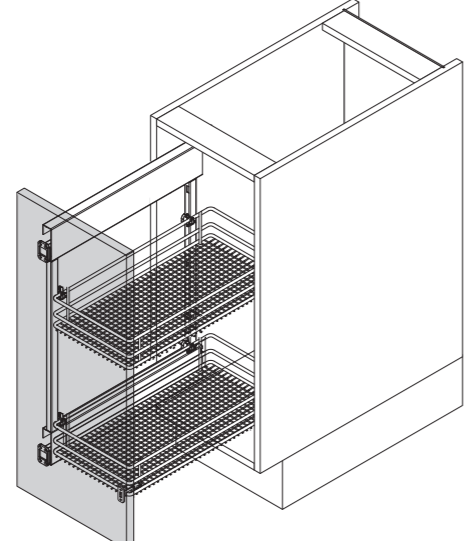

VS SUB Side

Installation dimensions:

Heights

VS SUB Side 1	485 mm	(2 baskets)
VS SUB Side 2	577 mm	(2 baskets)
VS SUB Side 3	619 mm	(2 baskets)
VS SUB Side 4	741 mm	(3 baskets)
VS SUB Side 5	1.222 mm	(4 baskets) (3 slides)
VS SUB Side 7	1.602 mm	(5 baskets) (3 slides)
VS SUB Side 8	1.824 mm	(6 baskets) (3 slides)

Basket dimensions:

	Basket width			Basket depth			Basket height	
	C150	C200	C300	C150	C200	C300	Classic Saphir	Premea P. Artline
90°	89	139	220	470	470	470	75	84
45°	89	139	220	460	460	458	75	84 <i>Premea only</i>
35°			220			458	75	84 <i>Premea only</i>

Basket variants:

Finish

Fitting RAL 9006 silver, clear finish
Baskets chrome or RAL 9006 silver, clear finish

VS SUB Side 04/2017

	A	B
90°	75	123
50°	111	159
45°	103	151
40°	98	146
35°	91	139
30°	85	133

	C	D	E
VS SUB Side 8	916	872	1788
VS SUB Side 7	805	761	1566
VS SUB Side 5	615	571	1186
VS SUB Side 4	705		
VS SUB Side 3	583		
VS SUB Side 2	541		
VS SUB Side 1	449		

	A	B	B	C	
90°	14	VS SUB Side 8	894	907	1766
50°	28	VS SUB Side 7	783	796	1544
45°	22	VS SUB Side 5	593	606	1164
40°	20	VS SUB Side 4	683		
35°	20	VS SUB Side 3	561		
30°	17	VS SUB Side 2	519		
		VS SUB Side 1	427		