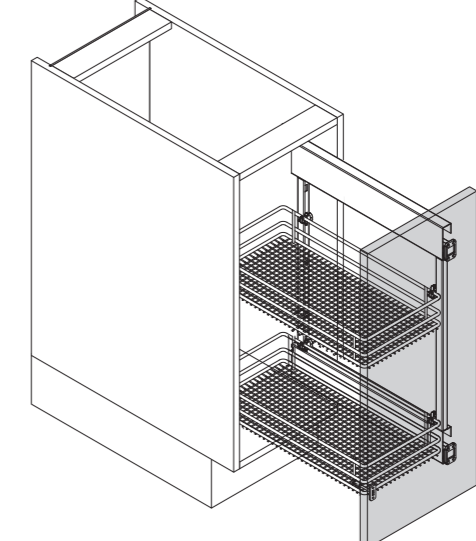

VS SUB Side

Installation dimensions:

Heights

VS SUB Side 1	485 mm	(2 baskets)
VS SUB Side 2	577 mm	(2 baskets)
VS SUB Side 3	619 mm	(2 baskets)
VS SUB Side 4	741 mm	(3 baskets)
VS SUB Side 5	1.222 mm	(4 baskets) (3 slides)
VS SUB Side 7	1.602 mm	(5 baskets) (3 slides)
VS SUB Side 8	1.824 mm	(6 baskets) (3 slides)

Basket dimensions:

	Basket width			Basket depth			Basket height	
	C150	C200	C300	C150	C200	C300	Classic Saphir	Premea P. Artline
90°	89	139	220	470	470	470	75	84
45°	89	139	220	460	460	458	75	84 <i>Premea only</i>
35°			220			458	75	84 <i>Premea only</i>

Basket variants:

Finish

Fitting RAL 9006 silver, clear finish
Baskets chrome or RAL 9006 silver, clear finish

VS SUB Side 04/2017

	A	B
90°	75	123
50°	111	159
45°	103	151
40°	98	146
35°	91	139
30°	85	133

	C	D	E
VS SUB Side 8	916	872	1788
VS SUB Side 7	805	761	1566
VS SUB Side 5	615	571	1186
VS SUB Side 4	705		
VS SUB Side 3	583		
VS SUB Side 2	541		
VS SUB Side 1	449		

	A	B	B	C	
90°	14	VS SUB Side 8	894	907	1766
50°	28	VS SUB Side 7	783	796	1544
45°	22	VS SUB Side 5	593	606	1164
40°	20	VS SUB Side 4	683		
35°	20	VS SUB Side 3	561		
30°	17	VS SUB Side 2	519		
		VS SUB Side 1	427		