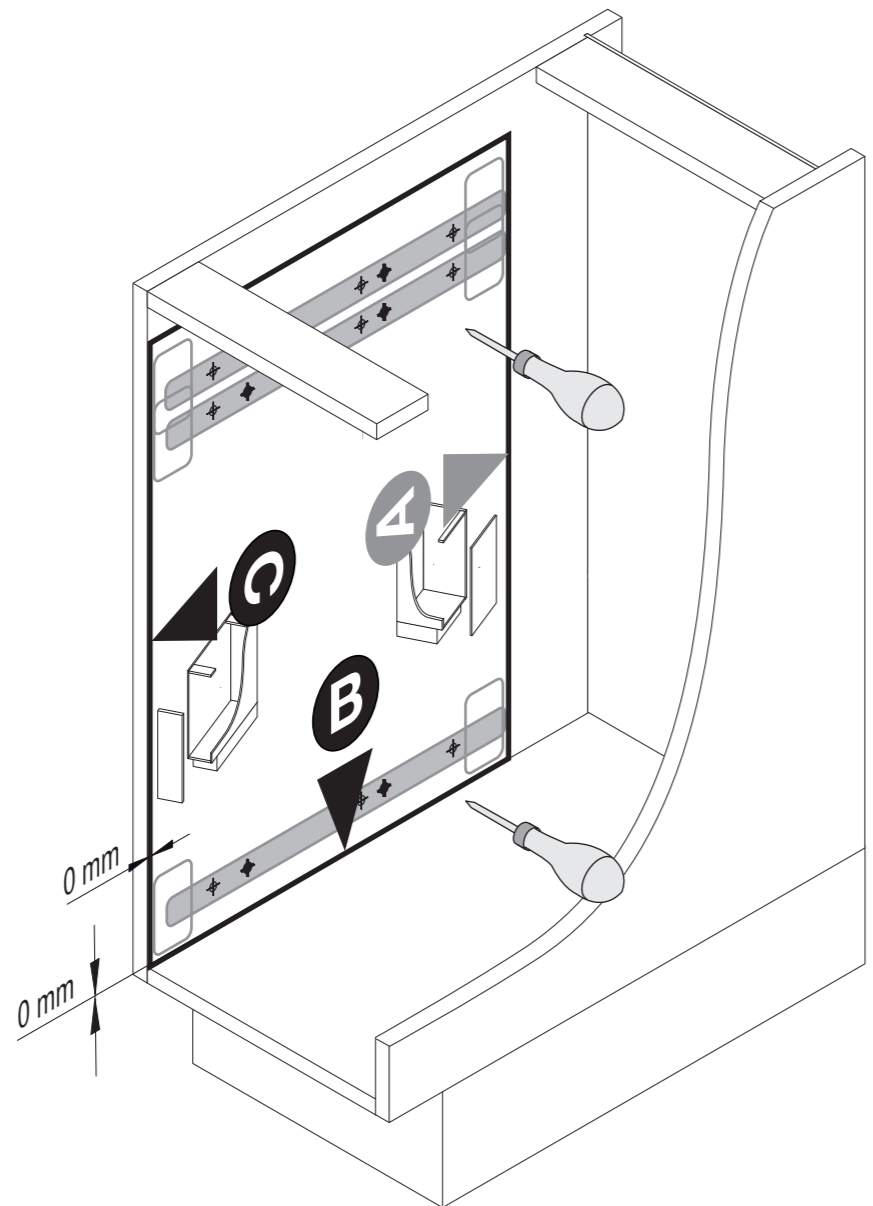

VS SUB Side

Installation dimensions:

Heights

VS SUB Side 1	485 mm	(2 baskets)
VS SUB Side 2	577 mm	(2 baskets)
VS SUB Side 3	619 mm	(2 baskets)
VS SUB Side 4	741 mm	(3 baskets)
VS SUB Side 5	1.222 mm	(4 baskets) (3 slides)
VS SUB Side 7	1.602 mm	(5 baskets) (3 slides)
VS SUB Side 8	1.824 mm	(6 baskets) (3 slides)

Basket dimensions:

	Basket width			Basket depth			Basket height	
	C150	C200	C300	C150	C200	C300	Classic Saphir	Premea P. Artline
90°	89	139	220	470	470	470	75	84
45°	89	139	220	460	460	458	75	84 <i>Premea only</i>
35°			220			458	75	84 <i>Premea only</i>

Basket variants:

Finish

Fitting RAL 9006 silver, clear finish
Baskets chrome or RAL 9006 silver, clear finish

VS SUB Side 04/2017

	A	B
90°	75	123
50°	111	159
45°	103	151
40°	98	146
35°	91	139
30°	85	133

	C	D	E
VS SUB Side 8	916	872	1788
VS SUB Side 7	805	761	1566
VS SUB Side 5	615	571	1186
VS SUB Side 4	705		
VS SUB Side 3	583		
VS SUB Side 2	541		
VS SUB Side 1	449		

	A	B	B	C	
90°	14	VS SUB Side 8	894	907	1766
50°	28	VS SUB Side 7	783	796	1544
45°	22	VS SUB Side 5	593	606	1164
40°	20	VS SUB Side 4	683		
35°	20	VS SUB Side 3	561		
30°	17	VS SUB Side 2	519		
		VS SUB Side 1	427		