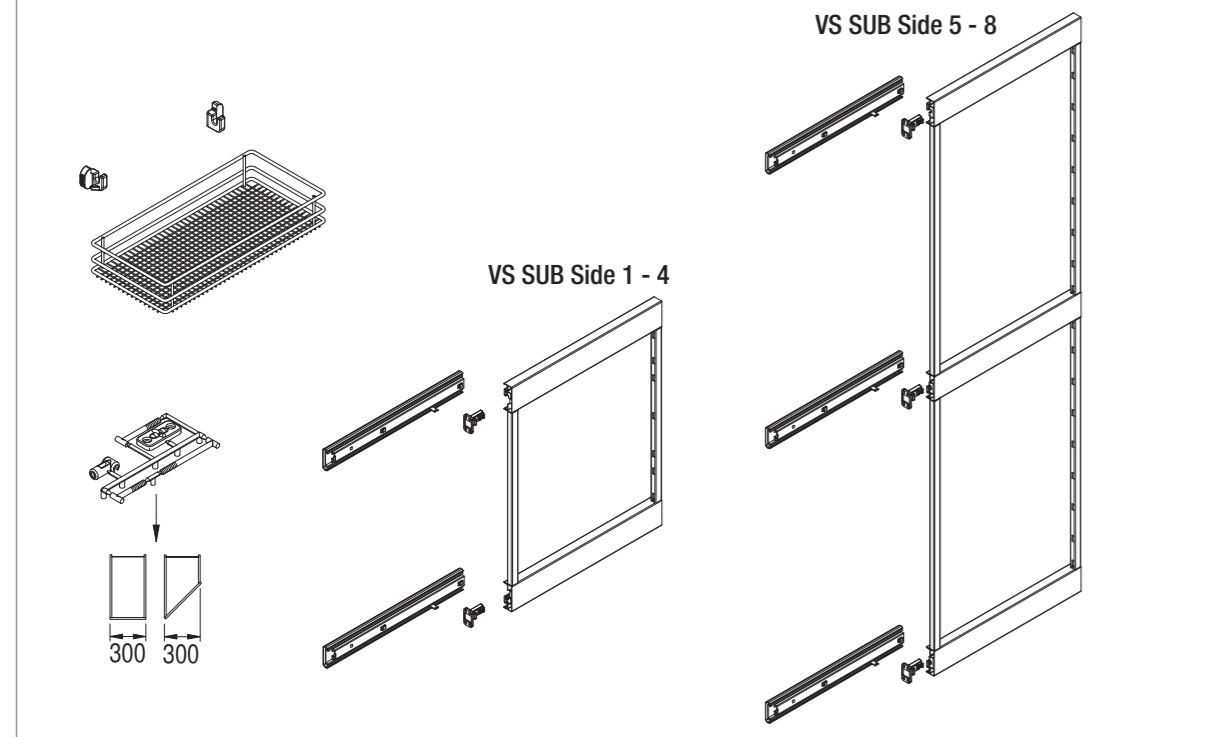

VS SUB Side

Installation dimensions:

Heights

VS SUB Side 1	485 mm	(2 baskets)
VS SUB Side 2	577 mm	(2 baskets)
VS SUB Side 3	619 mm	(2 baskets)
VS SUB Side 4	741 mm	(3 baskets)
VS SUB Side 5	1.222 mm	(4 baskets) (3 slides)
VS SUB Side 7	1.602 mm	(5 baskets) (3 slides)
VS SUB Side 8	1.824 mm	(6 baskets) (3 slides)

Basket dimensions:

	Basket width			Basket depth			Basket height	
	C150	C200	C300	C150	C200	C300	Classic Saphir	Premea P. Artline
90°	89	139	220	470	470	470	75	84
45°	89	139	220	460	460	458	75	84 <i>Premea only</i>
35°			220			458	75	84 <i>Premea only</i>

Basket variants:

Finish

Fitting RAL 9006 silver, clear finish
Baskets chrome or RAL 9006 silver, clear finish

VS SUB Side 04/2017

	A	B
90°	75	123
50°	111	159
45°	103	151
40°	98	146
35°	91	139
30°	85	133

	C	D	E
VS SUB Side 8	916	872	1788
VS SUB Side 7	805	761	1566
VS SUB Side 5	615	571	1186
VS SUB Side 4	705		
VS SUB Side 3	583		
VS SUB Side 2	541		
VS SUB Side 1	449		

	A	B	B	C	
90°	14	VS SUB Side 8	894	907	1766
50°	28	VS SUB Side 7	783	796	1544
45°	22	VS SUB Side 5	593	606	1164
40°	20	VS SUB Side 4	683		
35°	20	VS SUB Side 3	561		
30°	17	VS SUB Side 2	519		
		VS SUB Side 1	427		