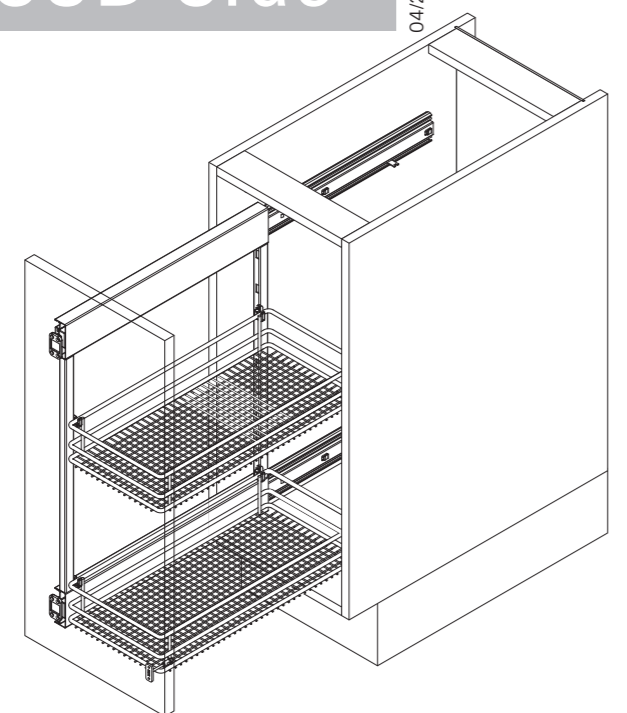

VS SUB Side

Installation dimensions:

Heights

VS SUB Side 1	485 mm	(2 baskets)
VS SUB Side 2	577 mm	(2 baskets)
VS SUB Side 3	619 mm	(2 baskets)
VS SUB Side 4	741 mm	(3 baskets)
VS SUB Side 5	1.222 mm	(4 baskets) (3 slides)
VS SUB Side 7	1.602 mm	(5 baskets) (3 slides)
VS SUB Side 8	1.824 mm	(6 baskets) (3 slides)

Basket dimensions:

	Basket width			Basket depth			Basket height	
	C150	C200	C300	C150	C200	C300	Classic Saphir	Premea P. Artline
90°	89	139	220	470	470	470	75	84
45°	89	139	220	460	460	458	75	84 <i>Premea only</i>
35°			220			458	75	84 <i>Premea only</i>

Basket variants:

Finish

Fitting RAL 9006 silver, clear finish
Baskets chrome or RAL 9006 silver, clear finish

VS SUB Side 04/2017

	A	B
90°	75	123
50°	111	159
45°	103	151
40°	98	146
35°	91	139
30°	85	133

	C	D	E
VS SUB Side 8	916	872	1788
VS SUB Side 7	805	761	1566
VS SUB Side 5	615	571	1186
VS SUB Side 4	705		
VS SUB Side 3	583		
VS SUB Side 2	541		
VS SUB Side 1	449		

	A	B	B	C	
90°	14	VS SUB Side 8	894	907	1766
50°	28	VS SUB Side 7	783	796	1544
45°	22	VS SUB Side 5	593	606	1164
40°	20	VS SUB Side 4	683		
35°	20	VS SUB Side 3	561		
30°	17	VS SUB Side 2	519		
		VS SUB Side 1	427		