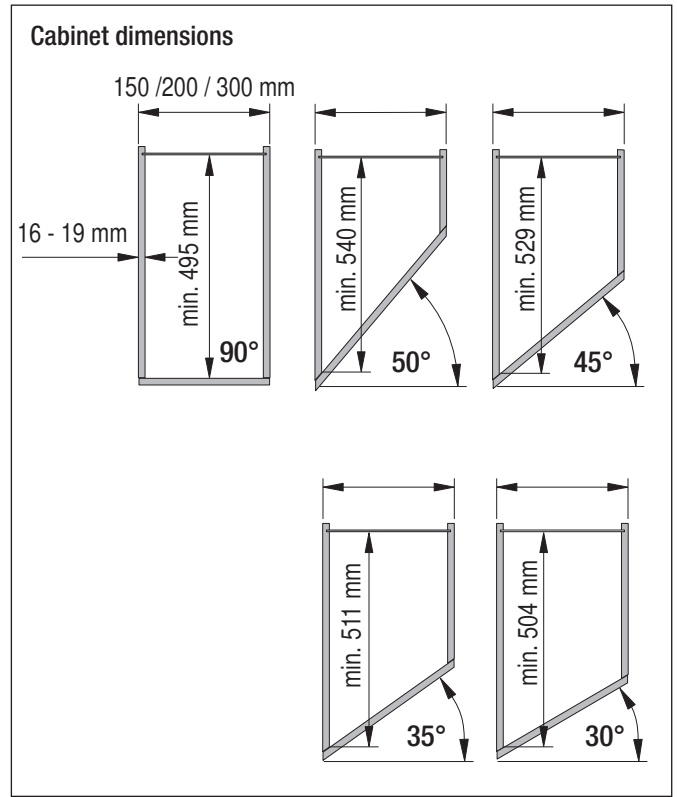

Basket variants: