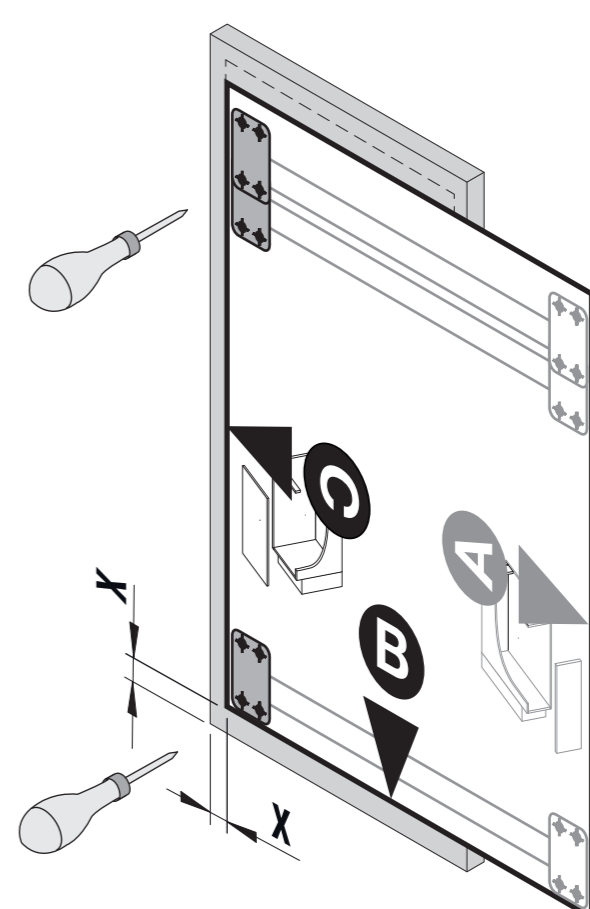

VS SUB Side

Installation dimensions:

Heights

VS SUB Side 1	485 mm	(2 baskets)
VS SUB Side 2	577 mm	(2 baskets)
VS SUB Side 3	619 mm	(2 baskets)
VS SUB Side 4	741 mm	(3 baskets)
VS SUB Side 5	1.222 mm	(4 baskets) (3 slides)
VS SUB Side 7	1.602 mm	(5 baskets) (3 slides)
VS SUB Side 8	1.824 mm	(6 baskets) (3 slides)

Basket dimensions:

	Basket width			Basket depth			Basket height	
	C150	C200	C300	C150	C200	C300	Classic Saphir	Premea P. Artline
90°	89	139	220	470	470	470	75	84
45°	89	139	220	460	460	458	75	84 <i>Premea only</i>
35°			220			458	75	84 <i>Premea only</i>

Basket variants:

Finish

Fitting RAL 9006 silver, clear finish
Baskets chrome or RAL 9006 silver, clear finish

VS SUB Side 04/2017

	A	B
90°	75	123
50°	111	159
45°	103	151
40°	98	146
35°	91	139
30°	85	133

	C	D	E
VS SUB Side 8	916	872	1788
VS SUB Side 7	805	761	1566
VS SUB Side 5	615	571	1186
VS SUB Side 4	705		
VS SUB Side 3	583		
VS SUB Side 2	541		
VS SUB Side 1	449		

	A	B	B	C	
90°	14	VS SUB Side 8	894	907	1766
50°	28	VS SUB Side 7	783	796	1544
45°	22	VS SUB Side 5	593	606	1164
40°	20	VS SUB Side 4	683		
35°	20	VS SUB Side 3	561		
30°	17	VS SUB Side 2	519		
		VS SUB Side 1	427		