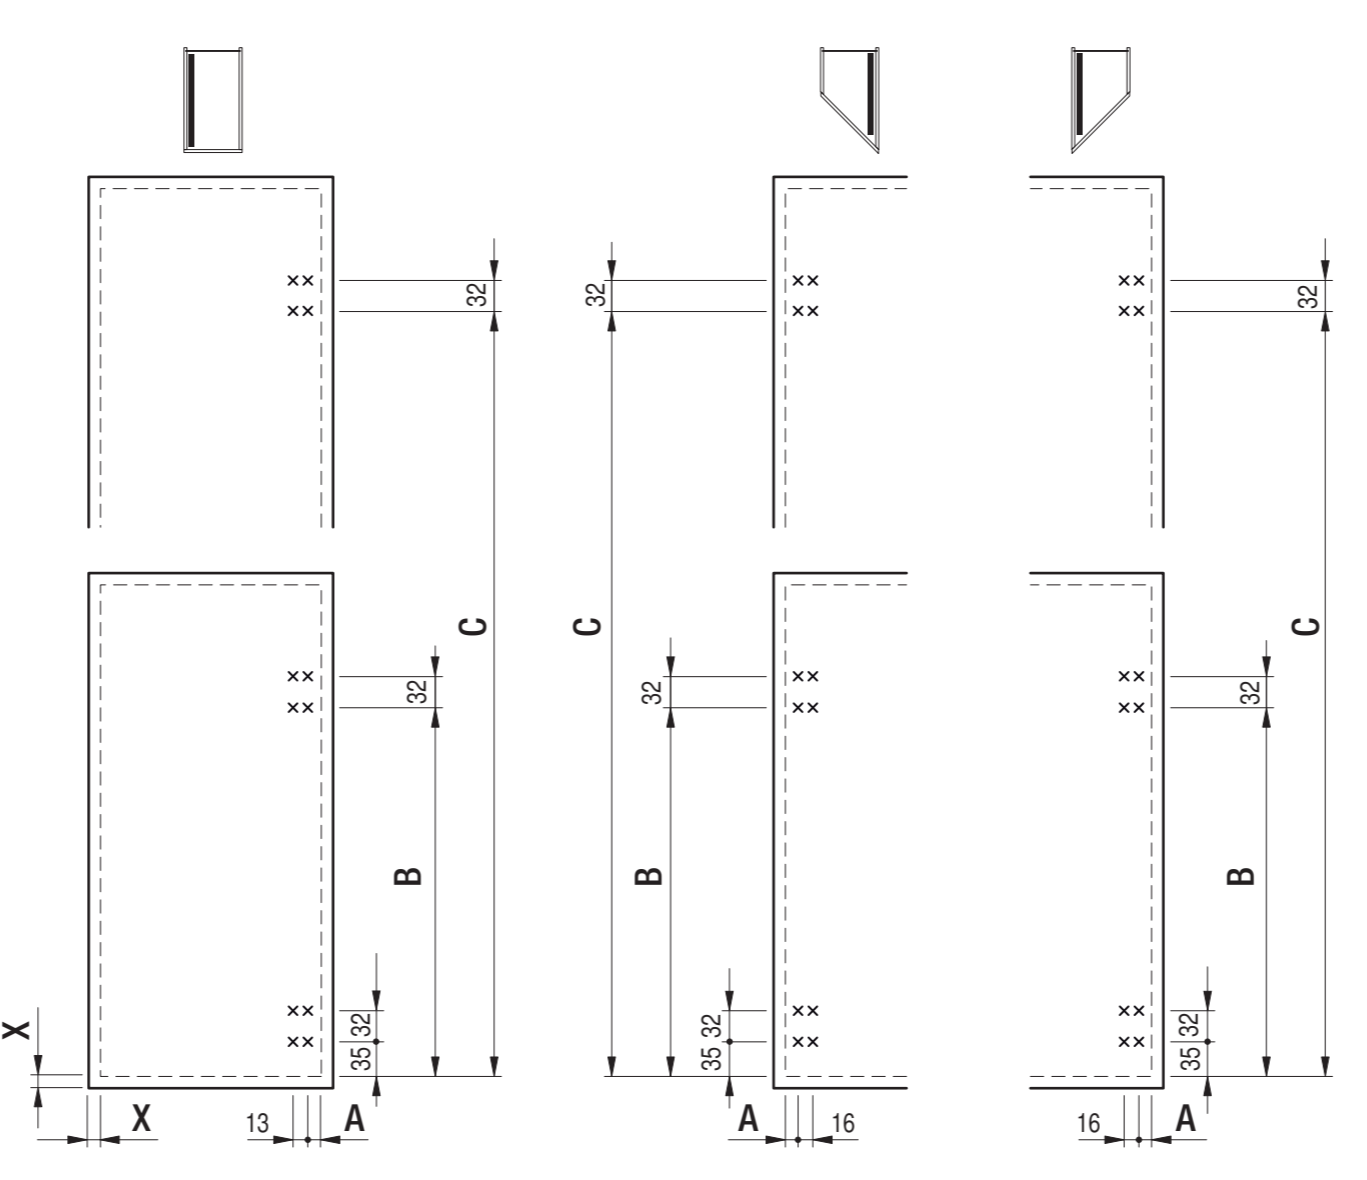

VS SUB Side

Installation dimensions:

Heights

VS SUB Side 1	485 mm	(2 baskets)
VS SUB Side 2	577 mm	(2 baskets)
VS SUB Side 3	619 mm	(2 baskets)
VS SUB Side 4	741 mm	(3 baskets)
VS SUB Side 5	1.222 mm	(4 baskets) (3 slides)
VS SUB Side 7	1.602 mm	(5 baskets) (3 slides)
VS SUB Side 8	1.824 mm	(6 baskets) (3 slides)

Basket dimensions:

	Basket width			Basket depth			Basket height	
	C150	C200	C300	C150	C200	C300	Classic Saphir	Premea P. Artline
90°	89	139	220	470	470	470	75	84
45°	89	139	220	460	460	458	75	84 <i>Premea only</i>
35°			220			458	75	84 <i>Premea only</i>

Basket variants:

Finish

Fitting RAL 9006 silver, clear finish
Baskets chrome or RAL 9006 silver, clear finish

VS SUB Side 04/2017

	A	B
90°	75	123
50°	111	159
45°	103	151
40°	98	146
35°	91	139
30°	85	133

	C	D	E
VS SUB Side 8	916	872	1788
VS SUB Side 7	805	761	1566
VS SUB Side 5	615	571	1186
VS SUB Side 4	705		
VS SUB Side 3	583		
VS SUB Side 2	541		
VS SUB Side 1	449		

	A	B	B	C	
90°	14	VS SUB Side 8	894	907	1766
50°	28	VS SUB Side 7	783	796	1544
45°	22	VS SUB Side 5	593	606	1164
40°	20	VS SUB Side 4	683		
35°	20	VS SUB Side 3	561		
30°	17	VS SUB Side 2	519		
		VS SUB Side 1	427		