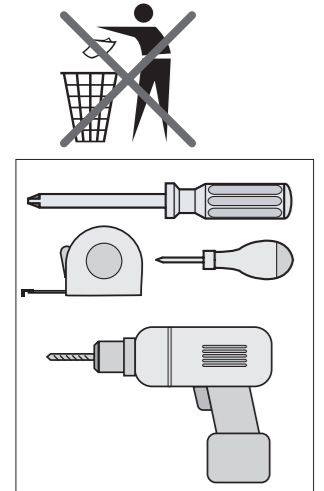

Basket variants:

Finish

Fitting RAL 9006 silver, clear finish
Baskets chrome or RAL 9006 silver, clear finish

VS SUB Side 04/2017

	A	B
90°	75	123
50°	111	159
45°	103	151
40°	98	146
35°	91	139
30°	85	133

	C	D	E
VS SUB Side 8	916	872	1788
VS SUB Side 7	805	761	1566
VS SUB Side 5	615	571	1186
VS SUB Side 4	705		
VS SUB Side 3	583		
VS SUB Side 2	541		
VS SUB Side 1	449		