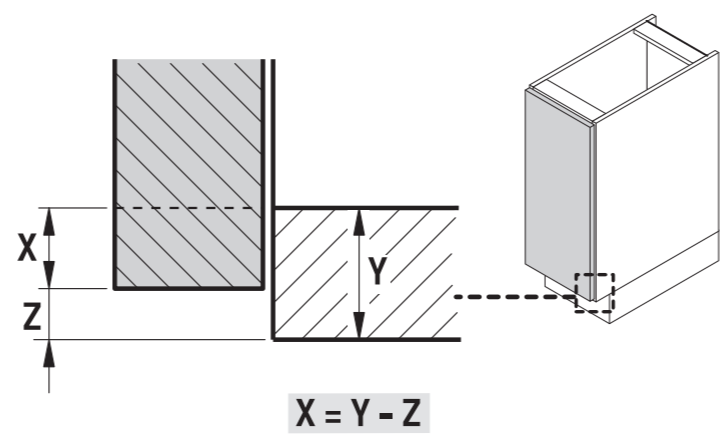

VS SUB Side

Installation dimensions:

Heights

VS SUB Side 1	485 mm	(2 baskets)
VS SUB Side 2	577 mm	(2 baskets)
VS SUB Side 3	619 mm	(2 baskets)
VS SUB Side 4	741 mm	(3 baskets)
VS SUB Side 5	1.222 mm	(4 baskets) (3 slides)
VS SUB Side 7	1.602 mm	(5 baskets) (3 slides)
VS SUB Side 8	1.824 mm	(6 baskets) (3 slides)

Basket dimensions:

	Basket width			Basket depth			Basket height	
	C150	C200	C300	C150	C200	C300	Classic Saphir	Premea P. Artline
90°	89	139	220	470	470	470	75	84
45°	89	139	220	460	460	458	75	84 <i>Premea only</i>
35°			220			458	75	84 <i>Premea only</i>

Basket variants:

Finish

Fitting RAL 9006 silver, clear finish
Baskets chrome or RAL 9006 silver, clear finish

VS SUB Side 04/2017

	A	B
90°	75	123
50°	111	159
45°	103	151
40°	98	146
35°	91	139
30°	85	133

	C	D	E
VS SUB Side 8	916	872	1788
VS SUB Side 7	805	761	1566
VS SUB Side 5	615	571	1186
VS SUB Side 4	705		
VS SUB Side 3	583		
VS SUB Side 2	541		
VS SUB Side 1	449		

	A	B	B	C	
90°	14	VS SUB Side 8	894	907	1766
50°	28	VS SUB Side 7	783	796	1544
45°	22	VS SUB Side 5	593	606	1164
40°	20	VS SUB Side 4	683		
35°	20	VS SUB Side 3	561		
30°	17	VS SUB Side 2	519		
		VS SUB Side 1	427		