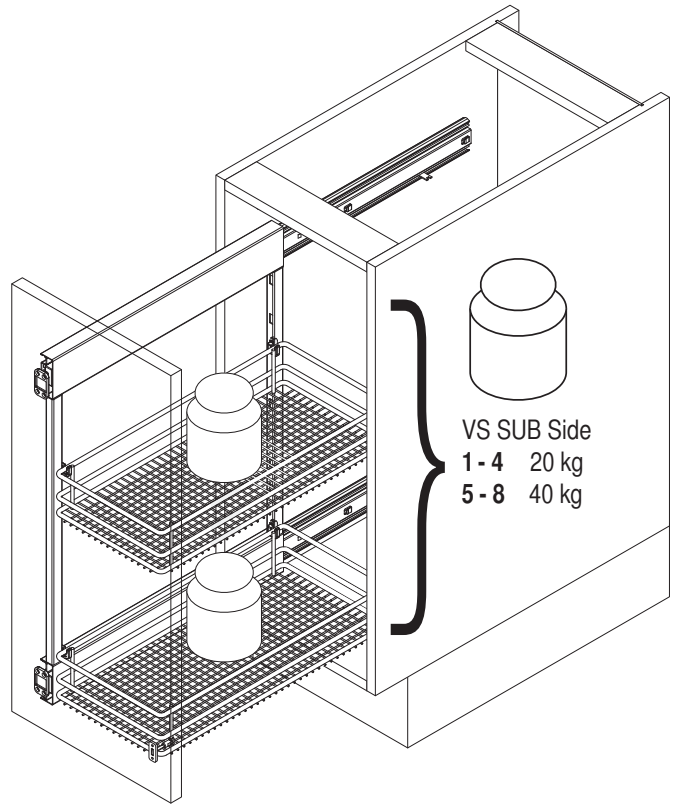

VS SUB Side

Installation dimensions:

Heights

VS SUB Side 1	485 mm	(2 baskets)
VS SUB Side 2	577 mm	(2 baskets)
VS SUB Side 3	619 mm	(2 baskets)
VS SUB Side 4	741 mm	(3 baskets)
VS SUB Side 5	1.222 mm	(4 baskets) (3 slides)
VS SUB Side 7	1.602 mm	(5 baskets) (3 slides)
VS SUB Side 8	1.824 mm	(6 baskets) (3 slides)

Basket dimensions:

	Basket width			Basket depth			Basket height	
	C150	C200	C300	C150	C200	C300	Classic Saphir	Premea P. Artline
90°	89	139	220	470	470	470	75	84
45°	89	139	220	460	460	458	75	84 <i>Premea only</i>
35°			220			458	75	84 <i>Premea only</i>

Basket variants:

Finish

Fitting RAL 9006 silver, clear finish
Baskets chrome or RAL 9006 silver, clear finish

VS SUB Side 04/2017

	A	B
90°	75	123
50°	111	159
45°	103	151
40°	98	146
35°	91	139
30°	85	133

	C	D	E
VS SUB Side 8	916	872	1788
VS SUB Side 7	805	761	1566
VS SUB Side 5	615	571	1186
VS SUB Side 4	705		
VS SUB Side 3	583		
VS SUB Side 2	541		
VS SUB Side 1	449		