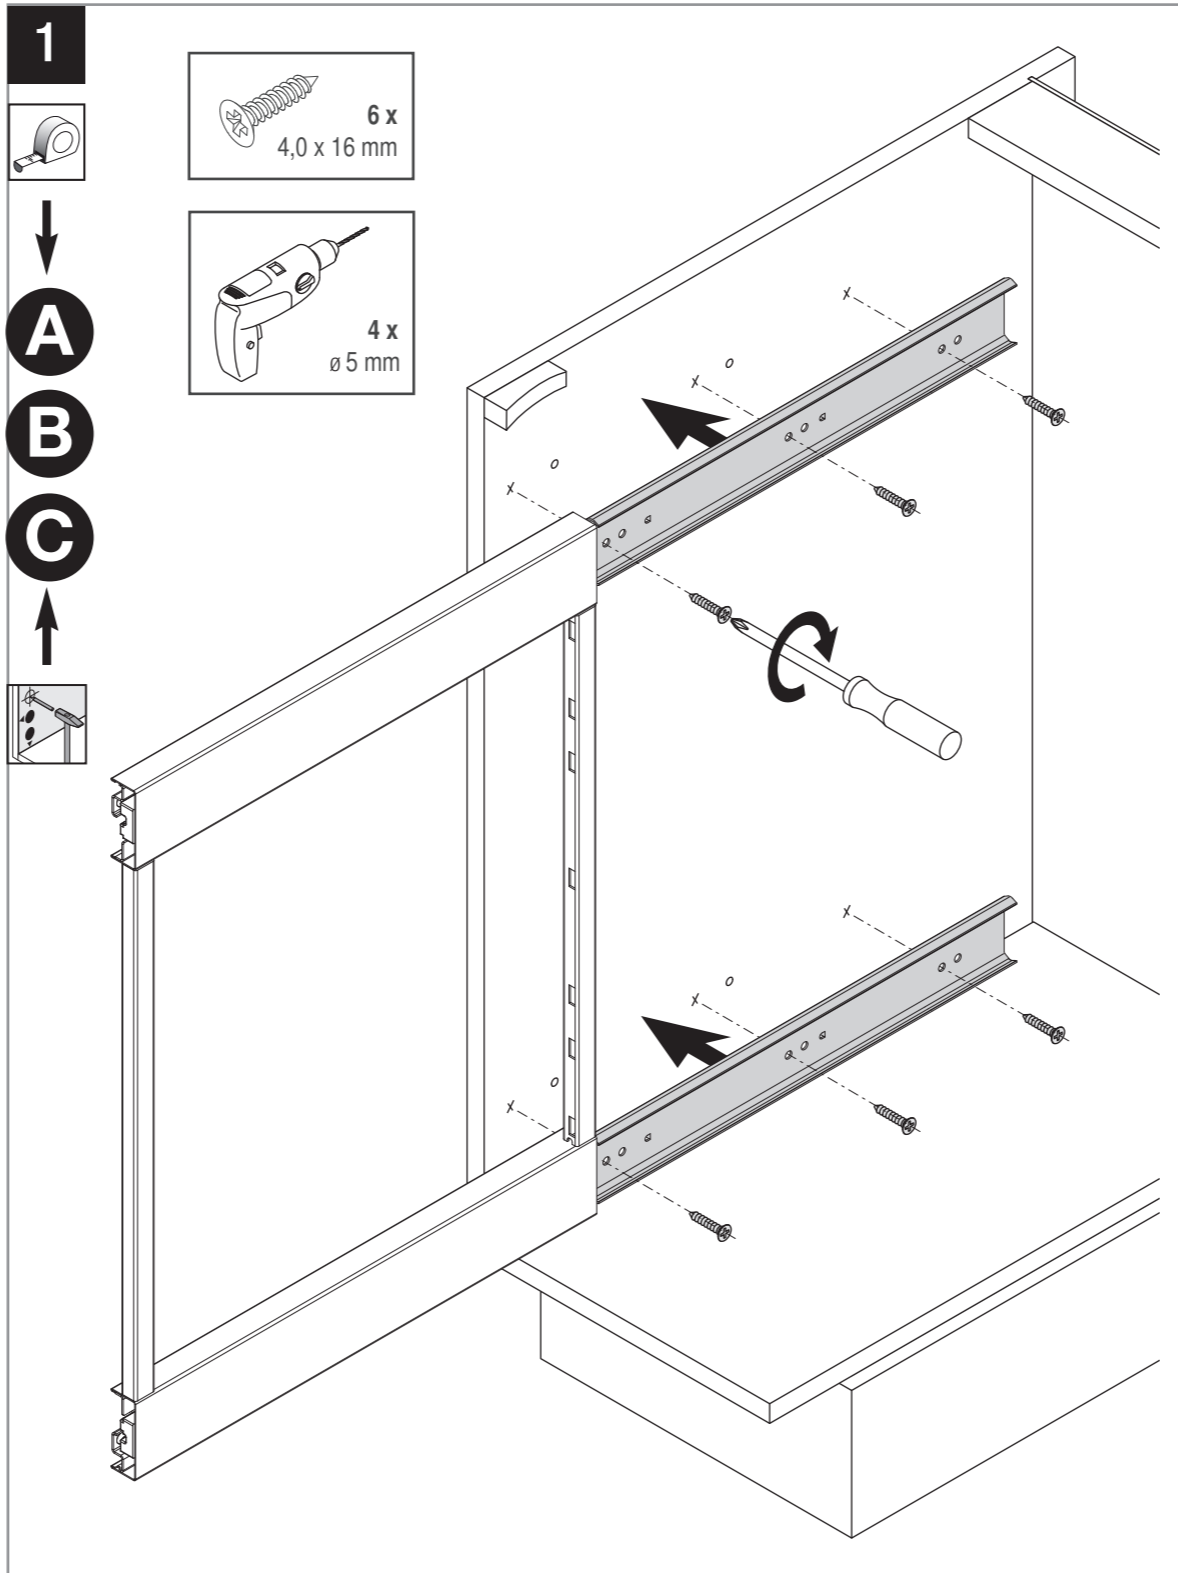

VS SUB Side

Installation dimensions:

Heights

VS SUB Side 1	485 mm	(2 baskets)
VS SUB Side 2	577 mm	(2 baskets)
VS SUB Side 3	619 mm	(2 baskets)
VS SUB Side 4	741 mm	(3 baskets)
VS SUB Side 5	1.222 mm	(4 baskets) (3 slides)
VS SUB Side 7	1.602 mm	(5 baskets) (3 slides)
VS SUB Side 8	1.824 mm	(6 baskets) (3 slides)

Basket dimensions:

	Basket width			Basket depth			Basket height	
	C150	C200	C300	C150	C200	C300	Classic Saphir	Premea P. Artline
90°	89	139	220	470	470	470	75	84
45°	89	139	220	460	460	458	75	84 <i>Premea only</i>
35°			220			458	75	84 <i>Premea only</i>

Basket variants:

Finish

Fitting RAL 9006 silver, clear finish
Baskets chrome or RAL 9006 silver, clear finish

VS SUB Side 04/2017

	A	B
90°	75	123
50°	111	159
45°	103	151
40°	98	146
35°	91	139
30°	85	133

	C	D	E
VS SUB Side 8	916	872	1788
VS SUB Side 7	805	761	1566
VS SUB Side 5	615	571	1186
VS SUB Side 4	705		
VS SUB Side 3	583		
VS SUB Side 2	541		
VS SUB Side 1	449		

	A	B	B	C	
90°	14	VS SUB Side 8	894	907	1766
50°	28	VS SUB Side 7	783	796	1544
45°	22	VS SUB Side 5	593	606	1164
40°	20	VS SUB Side 4	683		
35°	20	VS SUB Side 3	561		
30°	17	VS SUB Side 2	519		
		VS SUB Side 1	427		